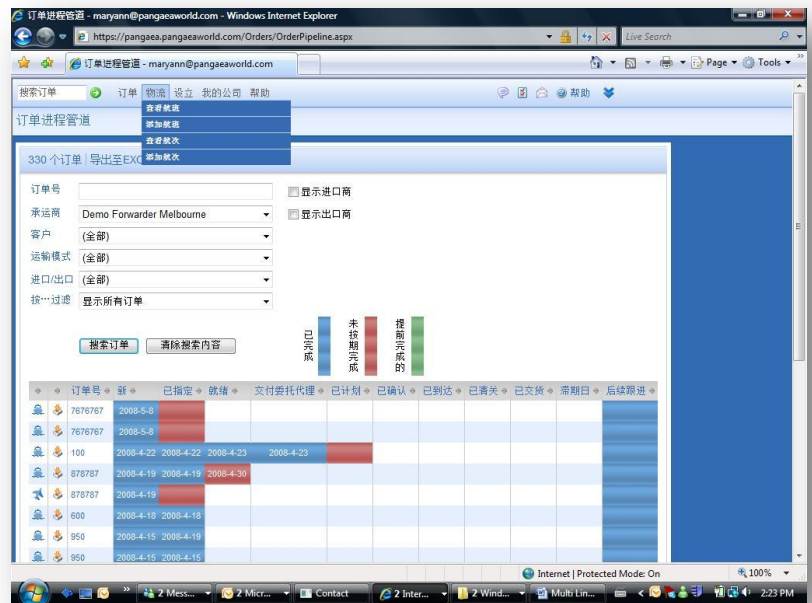

Multi Lingual Translation

// PANGAEA FEATURE PROFILE SHEET Multi Lingual Translation

Communicating with your partners has never been easier!

Pangaea can be used, viewed and can generate emails in 13 different languages including:

- English
- French
- German
- Chinese Simplified
- Chinese Traditional
- Italian
- Korean
- Spanish
- Portuguese
- Japanese
- Dutch
- Russian
- Indonesian
- Greek

Furthermore, Pangaea offers accurate translation capabilities. For example, you can set Pangaea in English for your own use and in Chinese for your Agent. Both you and your Chinese partner will be seeing the exact same, real-time information.....just in a different language.

It really is amazing plus it is simple. From a drop down box in the user profile, simply select the language of the user and hit 'SAVE'. That's it!

What's more, once a specific language is selected, Pangaea automatically applies the date format for that language. Completely eliminating date format confusion. That really is smart.